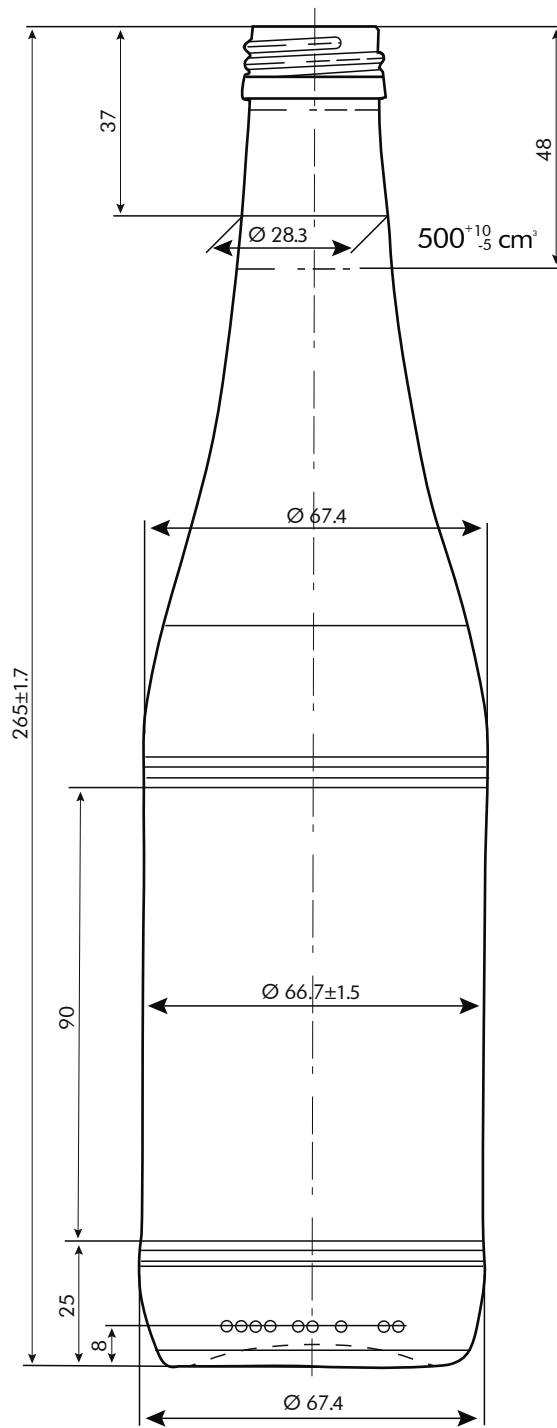

SHORLEY

0.500

KMC
G L A S S

☞ Shorley 0.500

☞ Weight – 262 g

☞ Filling CAP – 500 ml

☞ Color – Flint

☞ Diameter – 67.4